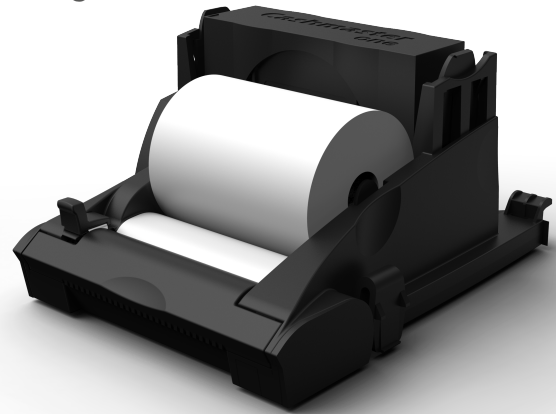

For use with the Cashmaster One product range

Space saving integrated printer - fits into
your Cashmaster One device

Small and quiet

More energy-efficient

For use with our new range

Cashmaster **pro** **plus** **max**[™]
one

Cashmaster *printer one*

The Cashmaster Printer One for the Cashmaster One
product range

The Cashmaster Printer One is smaller, quieter and more energy-efficient than its predecessors. Designed specifically for use with the Cashmaster One range, attach the Cashmaster Printer One with one single click to the base of your device.